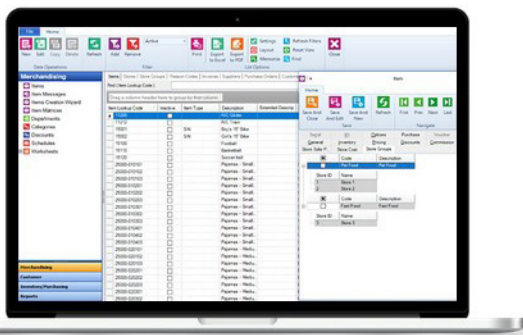

RMH CENTRAL

STREAMLINING MULTI-STORE RETAIL MANAGEMENT WITH A SYSTEM BUILT FOR THE INDUSTRY

Multi-unit retail chains need a fully-integrated enterprise solution to effectively run business operations. With Retail Management Hero (RMH) Central, managing and configuring multi-unit operations has never been easier.

Gift & Loyalty

Leverage the power of a complete gift and loyalty system to enhance the customer experience in all retail locations.

Accounts Receivable

Manage the financial aspects of your accounts with a centralized view of your billing system.

Reporting

Gain more visibility into operations with a complete reporting system for each aspect of centralized store management.

Globalization Global Customer Records

Choose from multiple language, VAT, TAX, and payment options for many regions across the world.

Schedule Sales & Promotions

Enhance your sales and promotions by managing them for all retail locations from one centralized management platform.

MULTI-STORE MANAGEMENT

Operating across multiple retail stores can be challenging. RMH Central has the elements to help your operations better manage: