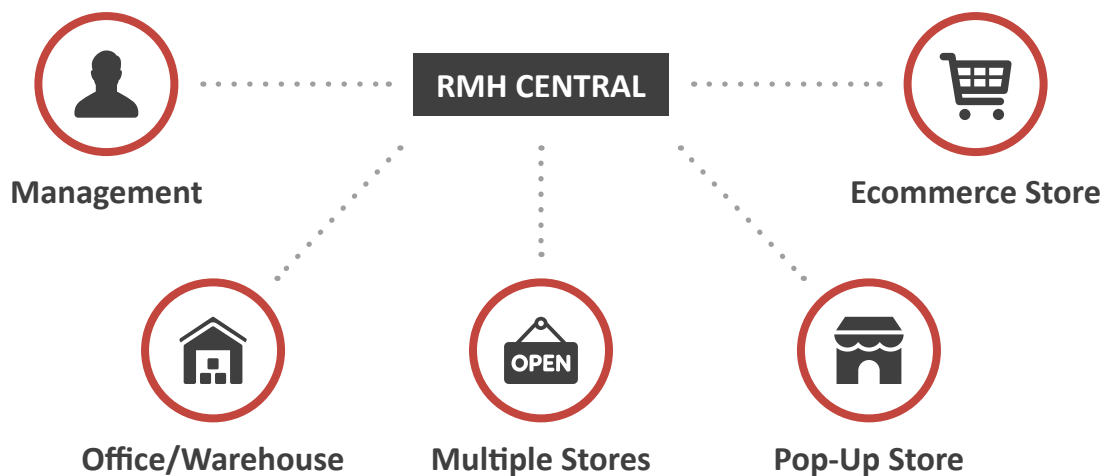

RMH CENTRAL

STREAMLINING MULTI-STORE RETAIL MANAGEMENT WITH A SYSTEM BUILT FOR THE INDUSTRY

Multi-unit retail chains need a fully-integrated enterprise solution to effectively run business operations. With Retail Management Hero (RMH) Central, managing and configuring multi-unit operations has never been easier.

All of a retail chain's valuable enterprise data can be managed from one, centralized system, ensuring that not only are data transfers fast, accurate, and secure, but the insights gleaned from the data provide the visibility required to make better business decisions. Best of all, RMH Central utilizes the latest network communication technology.

Schedule Sales & Promotions

Enhance your sales and promotions by managing them for all retail locations from one centralized management platform.

MULTI-STORE MANAGEMENT

Operating across multiple retail stores can be challenging. RMH Central has the elements to help your operations better manage:

- ➔ Store to Store Transfers
- ➔ Suppliers & Purchase Orders
- ➔ Product Pricing & Discounts Across Stores
- ➔ Departments & Categories
- ➔ Regional Store Groupings
- ➔ Regional Taxes & Localized Settings